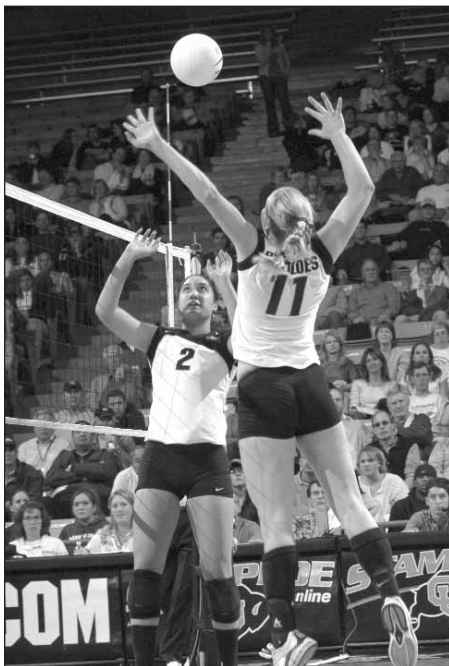

Defense/Libero: Colorado received two transfers in **Kristen Karlik** (Colorado State) and **Callie Webster** (New Hampshire) to add to its defense. They join junior **Therese Vinal**,

who played the majority of the last two seasons as the Buffs libero and sophomore **Ashley VenHorst**. Vinal recorded 227 digs, averaging 2.39 per game.

"I think we got a little bit better at the libero position," Aiu explained. "Kristen Karlik has done a real good job and Therese has two years of experience. Callie Webster is a really good passer and will see time in passing formations. Ashley VenHorst has a year of experience under her belt and will be able to help us. So, we have a lot of options for sure. I would guess by four or five matches into the season you will see someone emerging as the full-time libero, but I can't say who that's going to be right now."

Schedule: The Big 12 continues to be one of the best conferences in the nation, boosting four teams in the final 2005 CSTV/AVCA Division I Coaches Poll and seven teams participating in the NCAA Tournament.

Colorado will start its tough schedule right out of the gate. The Buffs will host instate rival Denver, before heading to the Hawaiian Airlines Wahine Volleyball Classic. Colorado will face UCLA, Florida and Hawai'i, all ranked within the top-15 last season. CU will wrap up its non-conference season by hosting the Colorado Invitational.

Ashley Nu'u sets to Lara Bossow