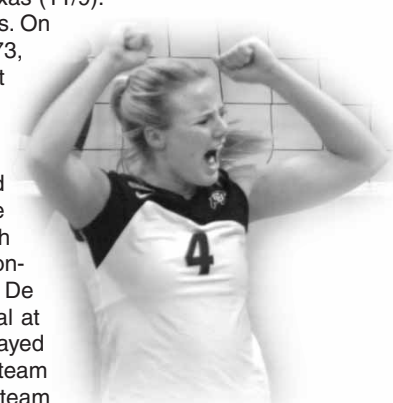

2005 Match-by-Match

Team (Date)	GP	K	E	TA	Pct.	Ast.	SA	SE	RE	Dig	BS	BA	BE	BHE	Pts.
vs. St. Peter's (8/27)	3	2	1	10	.100	0	0	0	0	0	0	1	1	0	2.5
at American (8/27)	3	2	3	9	-.111	0	0	0	0	0	2	0	0	0	4.0
STANFORD (9/8)	3	4	4	13	.000	0	0	0	0	0	3	1	0	0	5.5
CREIGHTON (9/9)	4	6	0	17	.353	0	0	0	0	1	1	3	0	0	8.5
MARQUETTE (9/10)	3	4	4	13	.000	0	0	0	0	2	0	2	0	0	5.0
*Texas (9/14)	3	1	1	4	.000	1	0	0	0	0	0	1	0	1	1.5
*NEBRASKA (9/17)	3	5	2	12	.250	0	0	0	0	0	1	0	0	0	6.0
*MISSOURI (9/21)	3	9	0	19	.494	0	0	0	0	1	0	0	0	0	9.0
*Oklahoma (9/24)	5	8	4	22	.182	0	0	0	0	2	1	5	1	0	11.5
*Iowa State (9/28)	3	8	4	16	.250	0	0	0	0	1	0	7	0	0	11.5
*KANSAS (10/1)	5	9	4	17	.294	0	0	0	0	0	0	5	1	0	11.5
*BAYLOR (10/5)	5	3	2	8	.125	0	0	0	0	1	0	1	0	0	3.5
*Texas Tech (10/8)	5	7	3	13	.308	0	0	0	0	0	1	4	0	0	10.0
*KANSAS STATE (10/12)	4	5	2	15	.200	0	0	0	0	2	1	6	0	0	9.0
*Texas A&M (10/16)	5	4	2	9	.222	1	0	0	0	1	1	6	0	0	8.0
*OKLAHOMA (10/22)	3	6	2	14	.286	0	0	0	0	1	0	3	0	0	7.5
*IOWA STATE (10/26)	3	4	4	23	.000	0	0	0	0	1	1	3	0	0	6.5
*Missouri (10/29)	5	13	3	22	.455	0	0	0	0	1	0	5	0	0	15.5
*Kansas (11/2)	4	2	3	9	-.111	0	0	0	0	1	0	3	0	0	3.5
*TEXAS TECH (11/5)	3	7	0	10	.700	0	0	0	0	3	0	2	0	0	8.0
*TEXAS (11/9)	5	12	3	24	.375	1	0	0	0	1	1	4	0	0	15.0
*Baylor (11/12)	1	0	2	2	-1.00	0	0	0	0	0	0	2	0	0	1.0
*Kansas State (11/16)	5	6	2	15	.267	1	0	0	0	1	0	3	0	0	7.5
*TEXAS A&M (11/19)	4	4	1	7	.429	0	0	0	0	0	0	0	0	0	4.0
*Nebraska (11/23)	3	5	2	15	.200	0	0	0	0	0	1	1	0	1	6.5
vs. Florida (11/25)	3	7	4	14	.214	0	0	0	0	0	0	4	0	1	9.0
vs. Northern Colorado (11/26)	3	2	1	9	.111	1	0	0	0	0	0	2	1	0	3.0
vs. Colorado State (12/2)	4	9	2	17	.412	0	0	0	0	0	0	1	0	0	9.5
TOTALS	103	154	65	367	.242	5	0	0	0	20	11	77	5	3	203.5
TOTALS - Big 12	77	118	46	265	.273	4	0	0	0	17	8	61	2	2	156.5

Schaefer's Season Stat Lines

Overall	MP-MS	GP	K	E	TA	Pct.	KPG	Ast.	APG	SA	Dig	DPG	BS	BA	TB	BPG	Pts.
2005-Fr.	28-26	103	154	65	367	.243	1.50	5	0.05	0	20	0.19	11	77	88	0.85	203.5
Big 12	MP-MS	GP	K	E	TA	Pct.	KPG	Ast.	APG	SA	Dig	DPG	BS	BA	TB	BPG	Pts.
2005-Fr.	20-18	77	118	46	265	.272	1.53	4	0.05	0	17	0.22	8	61	69	0.90	156.5